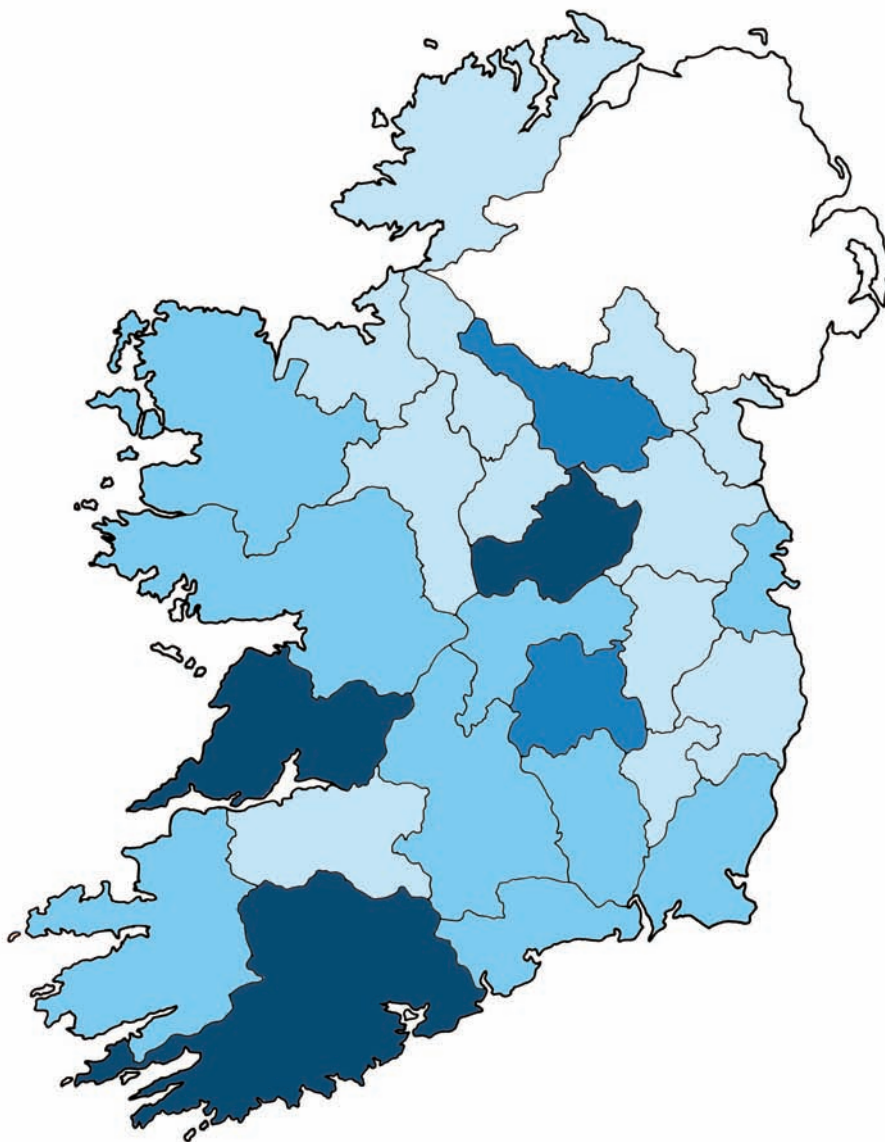

National average 102

Figure 6

Total  
number of  
rams  
by county

Absolute Figures  
Table E

Table E

Total  
number of  
rams  
by county

County	Number of rams
Carlow	3,250
Cavan	1,654
Clare	855
Cork	4,412
Donegal	10,646
Dublin	662
Galway	11,723
Kerry	7,014
Kildare	2,768
Kilkenny	2,341
Laois	1,372
Leitrim	2,132
Limerick	684
Longford	945
Louth	1,340
Mayo	8,459
Meath	3,842
Monaghan	978
Offaly	1,912
Roscommon	5,050
Sligo	2,732
Tipperary	3,810
Waterford	1,532
Westmeath	2,402
Wexford	4,179
Wicklow	5,549
<b>National average</b>	<b>92,243</b>

Figure 7

Total number of goats by county

Absolute Figures  
Table F

Table F

Total  
number of  
goats  
by county

County	Number of goats
Carlow	4
Cavan	561
Clare	802
Cork	977
Donegal	45
Dublin	145
Galway	202
Kerry	201
Kildare	53
Kilkenny	121
Laois	408
Leitrim	64
Limerick	39
Longford	69
Louth	21
Mayo	183
Meath	30
Monaghan	34
Offaly	283
Roscommon	73
Sligo	73
Tipperary	375
Waterford	325
Westmeath	963
Wexford	129
Wicklow	14
<b>Total</b>	<b>6,194</b>

Figure 8

Total  
number of  
goat  
herds  
by county

Absolute Figures  
Table G

Table G

Total  
number of  
goat herds  
by county

County	Number of herds
Carlow	1
Cavan	12
Clare	22
Cork	50
Donegal	8
Dublin	8
Galway	14
Kerry	23
Kildare	4
Kilkenny	12
Laois	7
Leitrim	10
Limerick	6
Longford	9
Louth	4
Mayo	29
Meath	6
Monaghan	4
Offaly	8
Roscommon	16
Sligo	8
Tipperary	14
Waterford	5
Westmeath	5
Wexford	7
Wicklow	4
<b>Total</b>	<b>296</b>