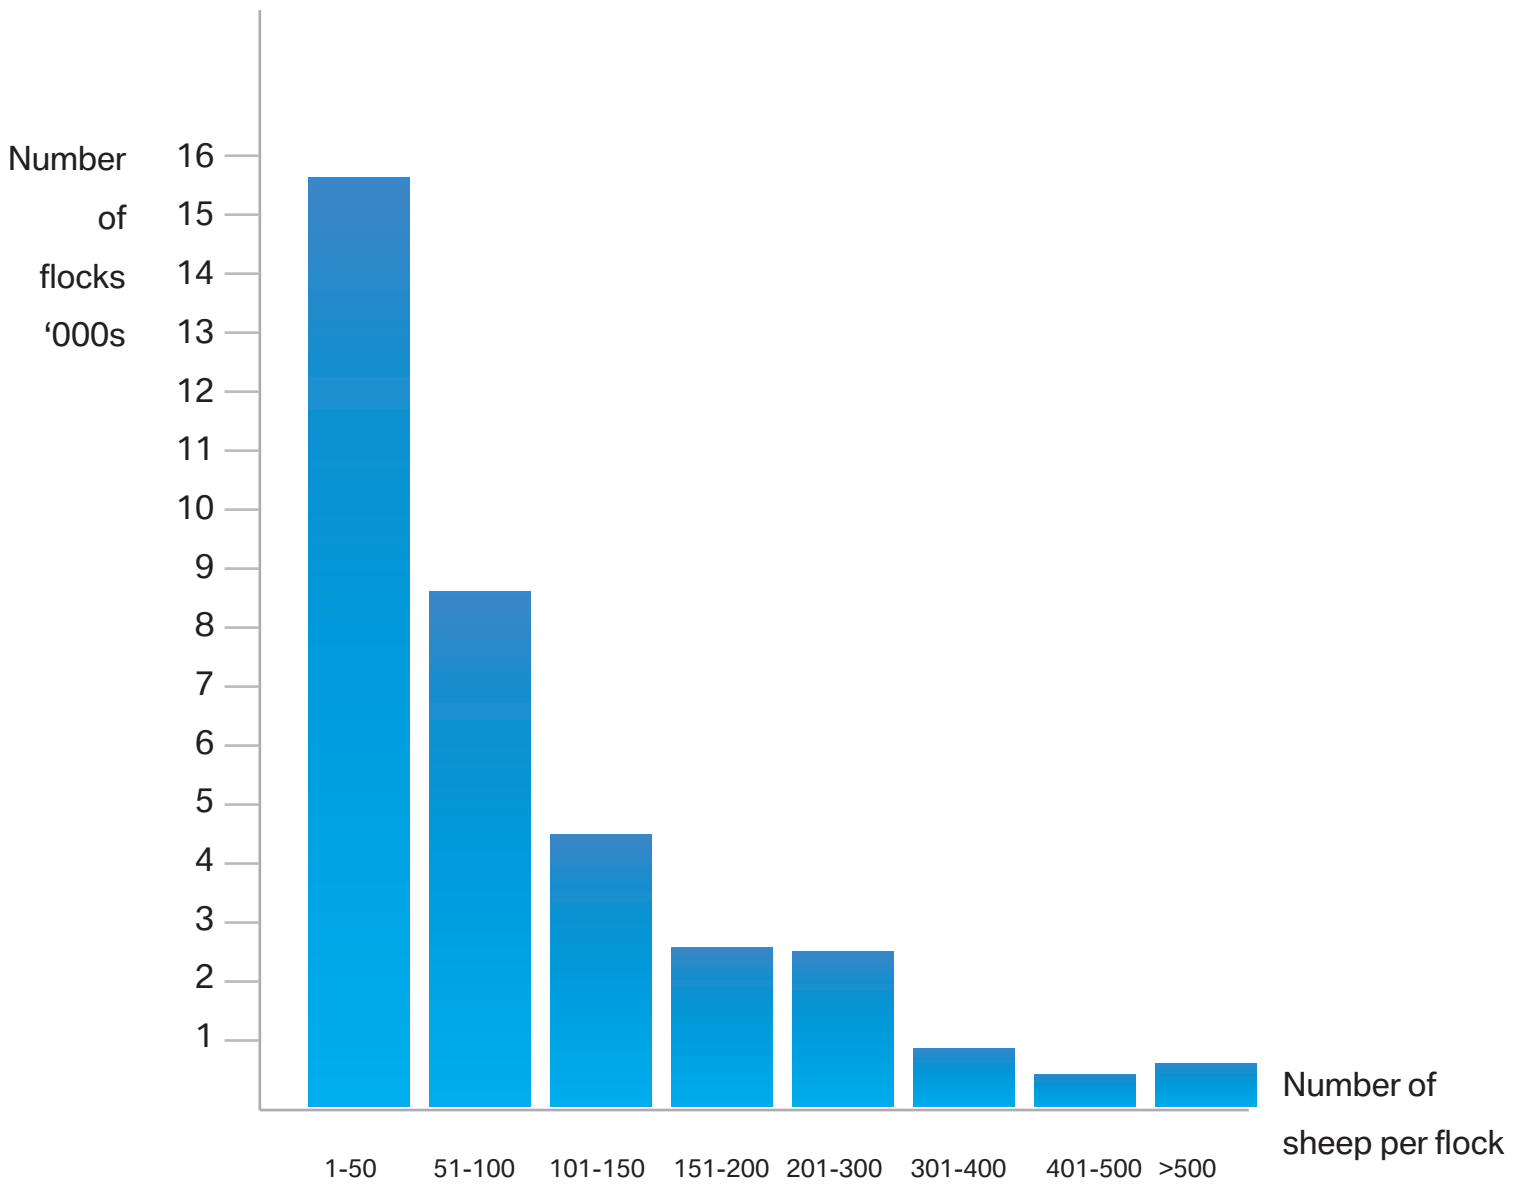

Perhaps the most surprising aspect, given the significant reduction in sheep numbers, was that the national average flock size has **decreased**, from 108 sheep per flock in December 2005 to 102 sheep per flock. The number of sheep flocks with 50 sheep or under increased from 42% of the total to 44%, while the number of large flocks (over 200 sheep) fell slightly. Thus the falling numbers do not indicate any shift towards larger commercial flocks or significant consolidation in the sheep sector.

**Total** **3,600,715**

Figure 2

Total number of sheep flocks by county

Absolute Figures  
Table B

Table B

Total  
number  
of sheep  
flocks  
by county

County Number of Flocks

Carlow	865
Cavan	801
Clare	642
Cork	1,906
Donegal	4,926
Dublin	193
Galway	4,707
Kerry	2,231
Kildare	656
Kilkenny	719
Laois	519
Leitrim	879
Limerick	268
Longford	447
Louth	365
Mayo	4,528
Meath	1,081
Monaghan	397
Offaly	706
Roscommon	1,927
Sligo	1,405
Tipperary	1,120
Waterford	471
Westmeath	837
Wexford	1,332
Wicklow	1,349
<b>Total</b>	<b>35,277</b>

Figure 3

Total number of sheep flocks by size of flock

Absolute figures Table c

## Table C

Total  
number of  
sheep  
flocks by  
size of flock

Number of sheep in flock	Number of flocks	% of total
1-50	15,417	43.7
51-100	8,479	24.0
101-150	4,442	12.6
151-200	2,500	7.1
201-300	2,347	6.7
301-400	989	2.8
401-500	454	1.3
>500	649	1.8
<b>Total flocks</b>	<b>35,277</b>	