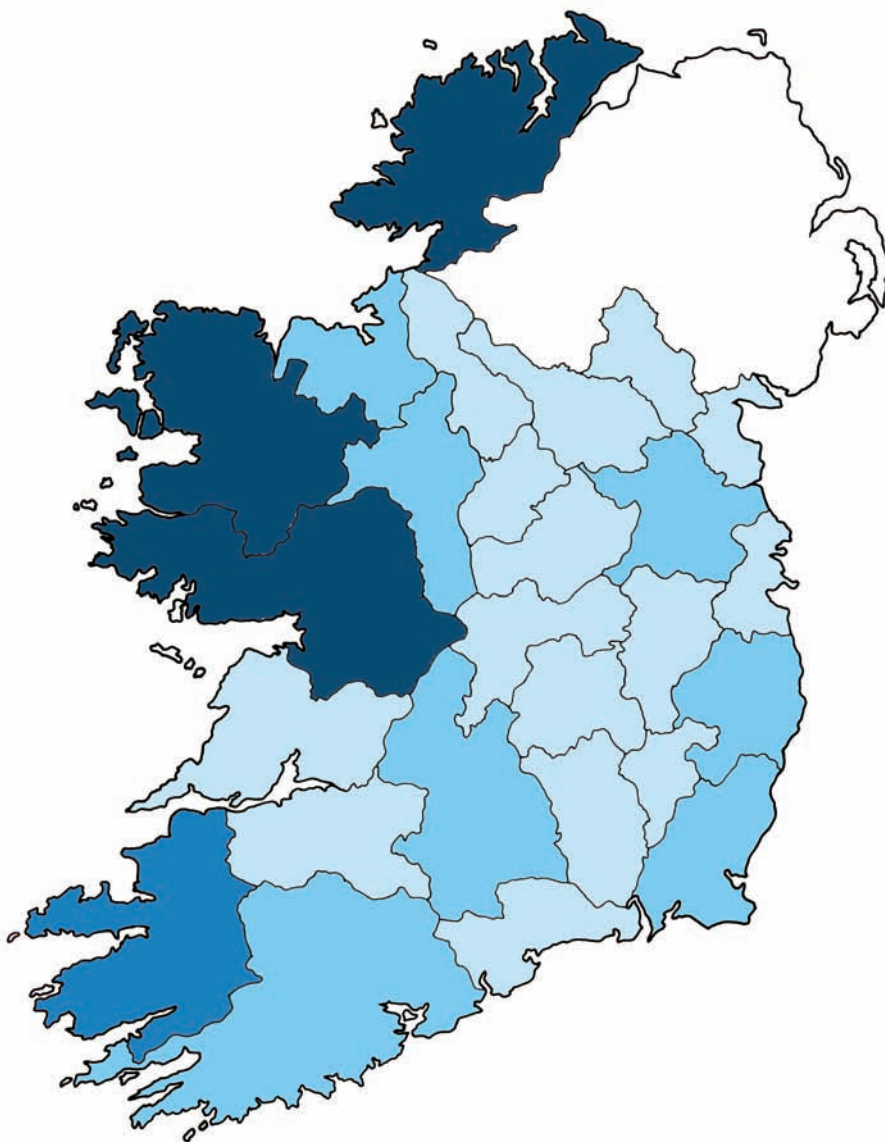

The number of sheep flocks in December 2006 (35,277) has also fallen since December 2005 (37,209) by **5.2%**. Once again the number of sheep flocks was down in every county, with no particular regional pattern emerging.

Perhaps the most surprising aspect, given the significant reduction in sheep numbers, was that the national average flock size has **decreased**, from 108 sheep per flock in December 2005 to 102 sheep per flock. The number of sheep flocks with 50 sheep or under increased from 42% of the total to 44%, while the number of large flocks (over 200 sheep) fell slightly. Thus the falling numbers do not indicate any shift towards larger commercial flocks or significant consolidation in the sheep sector.

Figure 1

Total number of sheep by county

Absolute Figures  
Table A

Table A

Total  
number  
of sheep  
by county

County Number of sheep

Carlow	133,965
Cavan	50,050
Clare	22,155
Cork	185,973
Donegal	392,717
Dublin	22,874
Galway	449,572
Kerry	292,665
Kildare	114,776
Kilkenny	96,196
Laois	57,619
Leitrim	85,457
Limerick	20,417
Longford	31,963
Louth	49,352
Mayo	330,155
Meath	140,894
Monaghan	30,316
Offaly	84,607
Roscommon	177,231
Sligo	98,383
Tipperary	144,617
Waterford	72,648
Westmeath	79,541
Wexford	188,392
Wicklow	248,180

**Total** **3,600,715**

Figure 2

Total number of sheep flocks by county

Absolute Figures  
Table B

Table B

Total  
number  
of sheep  
flocks  
by county

County Number of Flocks

Carlow	865
Cavan	801
Clare	642
Cork	1,906
Donegal	4,926
Dublin	193
Galway	4,707
Kerry	2,231
Kildare	656
Kilkenny	719
Laois	519
Leitrim	879
Limerick	268
Longford	447
Louth	365
Mayo	4,528
Meath	1,081
Monaghan	397
Offaly	706
Roscommon	1,927
Sligo	1,405
Tipperary	1,120
Waterford	471
Westmeath	837
Wexford	1,332
Wicklow	1,349
<b>Total</b>	<b>35,277</b>