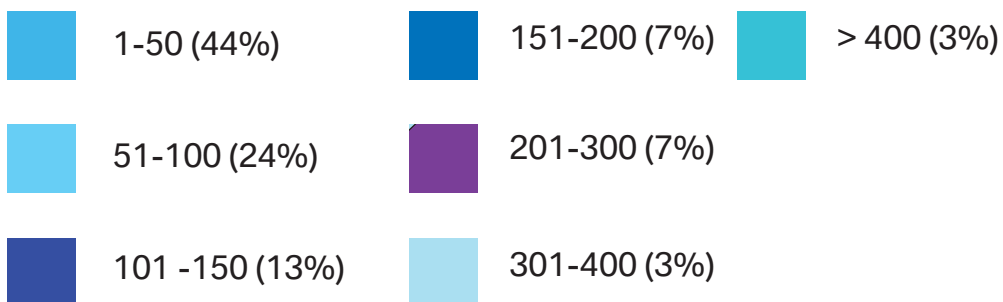

## Table C

Total  
number of  
sheep  
flocks by  
size of flock

Number of sheep in flock	Number of flocks	% of total
1-50	15,417	43.7
51-100	8,479	24.0
101-150	4,442	12.6
151-200	2,500	7.1
201-300	2,347	6.7
301-400	989	2.8
401-500	454	1.3
>500	649	1.8
<b>Total flocks</b>	<b>35,277</b>	

Figure 4

Analysis of  
sheep flock  
size

Number of sheep in flock:

Figure 5

Average  
sheep  
flock size  
by county

Absolute Figures  
Table D

Table D

Average  
flock size  
by county