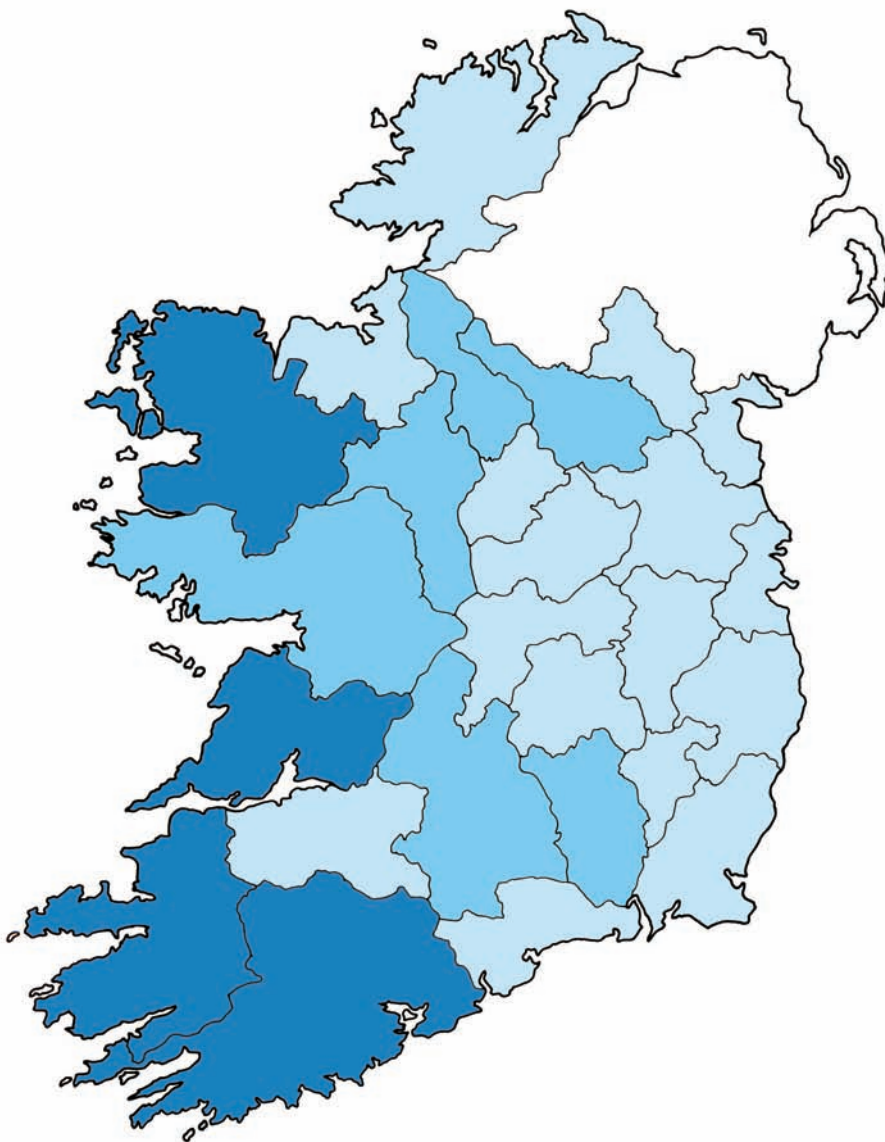

Figure 7

Total number of goats by county

Absolute Figures  
Table F

Table F

Total  
number of  
goats  
by county

County	Number of goats
Carlow	4
Cavan	561
Clare	802
Cork	977
Donegal	45
Dublin	145
Galway	202
Kerry	201
Kildare	53
Kilkenny	121
Laois	408
Leitrim	64
Limerick	39
Longford	69
Louth	21
Mayo	183
Meath	30
Monaghan	34
Offaly	283
Roscommon	73
Sligo	73
Tipperary	375
Waterford	325
Westmeath	963
Wexford	129
Wicklow	14
<b>Total</b>	<b>6,194</b>

Figure 8

Total  
number of  
goat  
herds  
by county

Absolute Figures  
Table G

Table G

Total  
number of  
goat herds  
by county

County	Number of herds
Carlow	1
Cavan	12
Clare	22
Cork	50
Donegal	8
Dublin	8
Galway	14
Kerry	23
Kildare	4
Kilkenny	12
Laois	7
Leitrim	10
Limerick	6
Longford	9
Louth	4
Mayo	29
Meath	6
Monaghan	4
Offaly	8
Roscommon	16
Sligo	8
Tipperary	14
Waterford	5
Westmeath	5
Wexford	7
Wicklow	4
<b>Total</b>	<b>296</b>