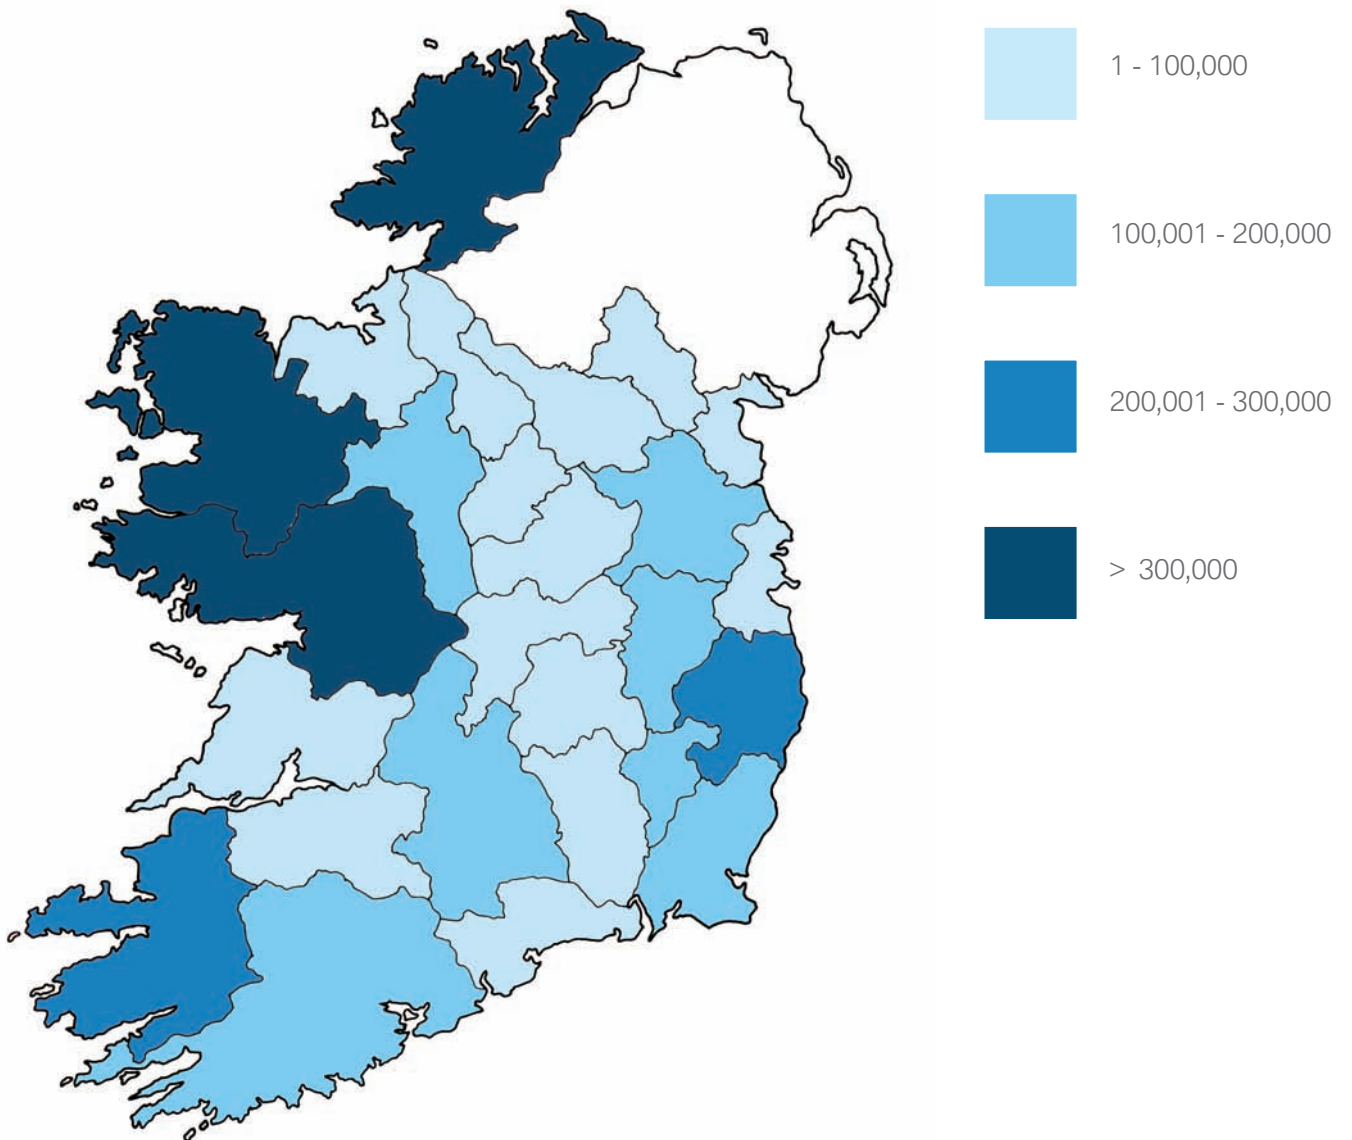

This was a significant reduction of 10.1% on the number of sheep in Ireland in the twelve months since December 2005 (total 4,006,744 at that date). Sheep numbers have fallen in every one of the 26 counties. While the scale of the reduction varied from county to county, from a low of 2.6% in Louth to a high of 19.5% in Clare, there was no discernable regional pattern. For example, in the western counties (which are the most populous for sheep), the reduction was 3.4% in Donegal, significantly below the national figure, while it was 7.7% in Mayo and 11.7% in Galway.

The number of sheep flocks in December 2006 (35,277) has also fallen since December 2005 (37,209) by **5.2%**. Once again the number of sheep flocks was down in every county, with no particular regional pattern emerging.

Perhaps the most surprising aspect, given the significant reduction in sheep numbers, was that the national average flock size has **decreased**, from 108 sheep per flock in December 2005 to 102 sheep per flock. The number of sheep flocks with 50 sheep or under increased from 42% of the total to 44%, while the number of large flocks (over 200 sheep) fell slightly. Thus the falling numbers do not indicate any shift towards larger commercial flocks or significant consolidation in the sheep sector.

Figure 1

Total number of sheep by county

Absolute Figures  
Table A

Table A

Total  
number  
of sheep  
by county

County Number of sheep

Carlow	133,965
Cavan	50,050
Clare	22,155
Cork	185,973
Donegal	392,717
Dublin	22,874
Galway	449,572
Kerry	292,665
Kildare	114,776
Kilkenny	96,196
Laois	57,619
Leitrim	85,457
Limerick	20,417
Longford	31,963
Louth	49,352
Mayo	330,155
Meath	140,894
Monaghan	30,316
Offaly	84,607
Roscommon	177,231
Sligo	98,383
Tipperary	144,617
Waterford	72,648
Westmeath	79,541
Wexford	188,392
Wicklow	248,180