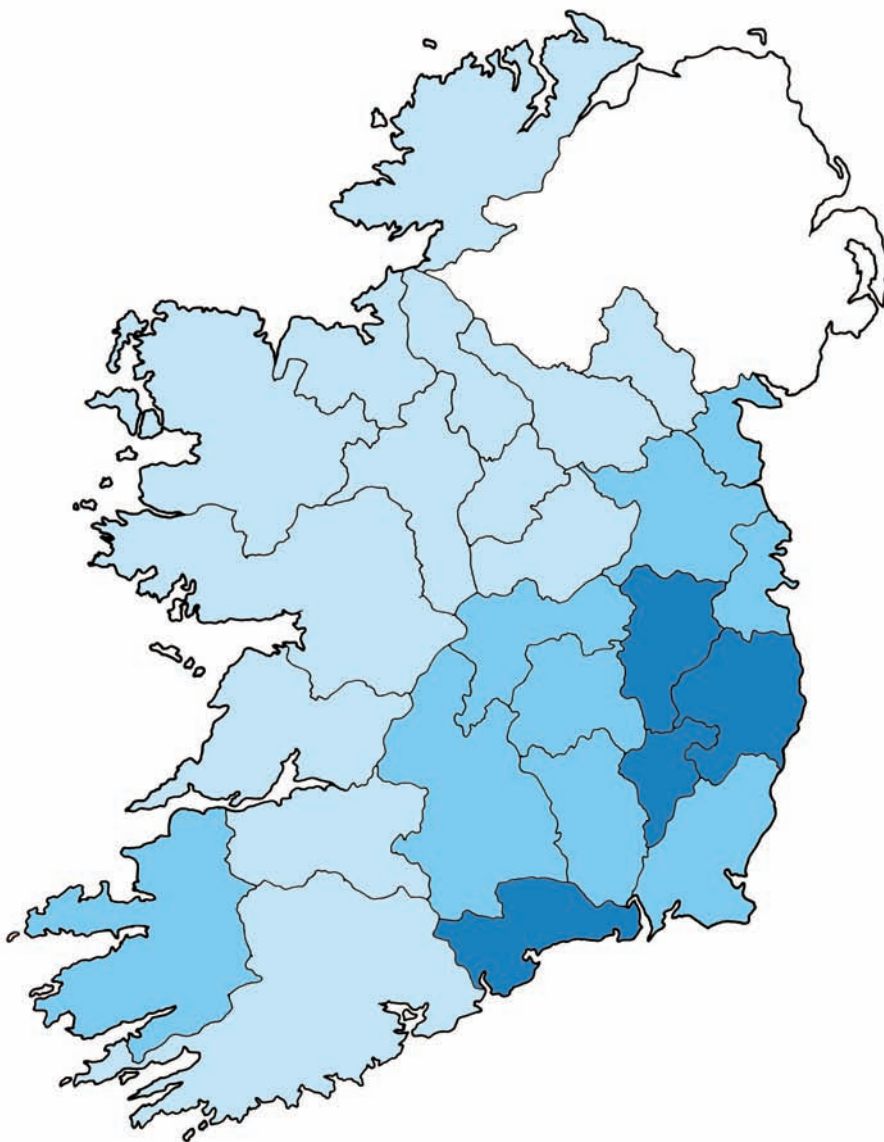

## Table C

Total  
number of  
sheep  
flocks by  
size of flock

Number of sheep in flock	Number of flocks	% of total
1-50	15,417	43.7
51-100	8,479	24.0
101-150	4,442	12.6
151-200	2,500	7.1
201-300	2,347	6.7
301-400	989	2.8
401-500	454	1.3
>500	649	1.8
<b>Total flocks</b>	<b>35,277</b>	

Figure 4

Analysis of  
sheep flock  
size

Number of sheep in flock:

Figure 5

Average  
sheep  
flock size  
by county

Absolute Figures  
Table D

Table D

Average  
flock size  
by county