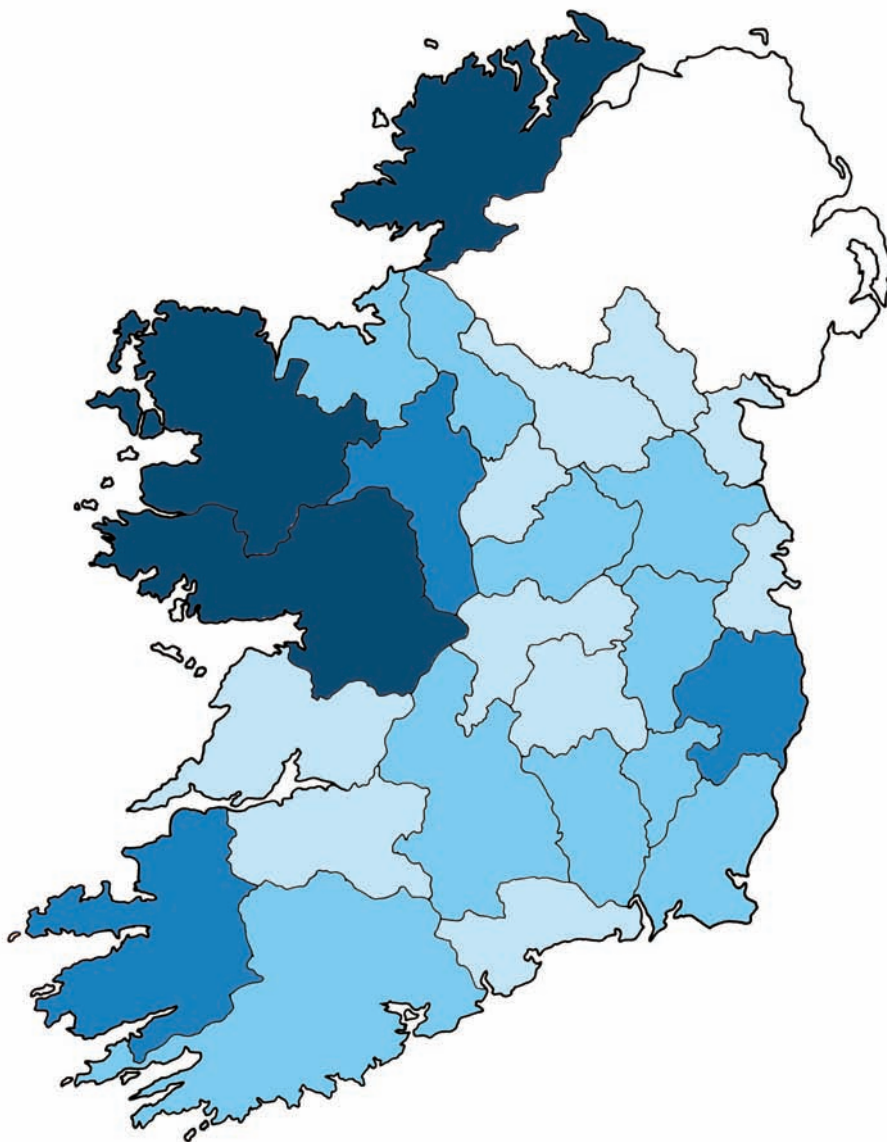

Figure 6

Total
number of
rams
by county

Absolute Figures
Table E