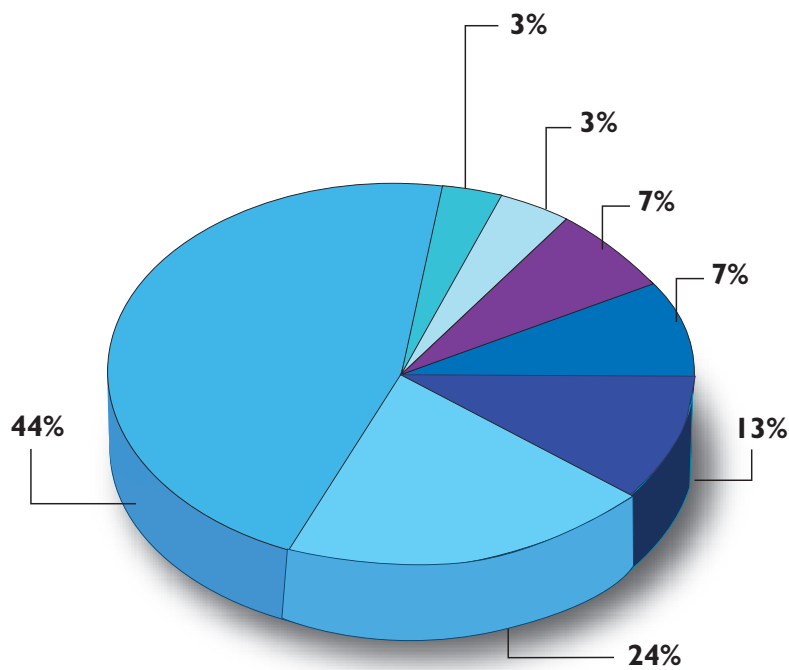

Figure 3

Total number of sheep flocks by size of flock

Absolute figures Table c

## Table C

Total  
number of  
sheep  
flocks by  
size of flock

Number of sheep in flock	Number of flocks	% of total
1-50	15,417	43.7
51-100	8,479	24.0
101-150	4,442	12.6
151-200	2,500	7.1
201-300	2,347	6.7
301-400	989	2.8
401-500	454	1.3
>500	649	1.8
<b>Total flocks</b>	<b>35,277</b>	

Figure 4

Analysis of  
sheep flock  
size

Number of sheep in flock:

Figure 5

Average  
sheep  
flock size  
by county

Absolute Figures  
Table D

Table D

Average  
flock size  
by county