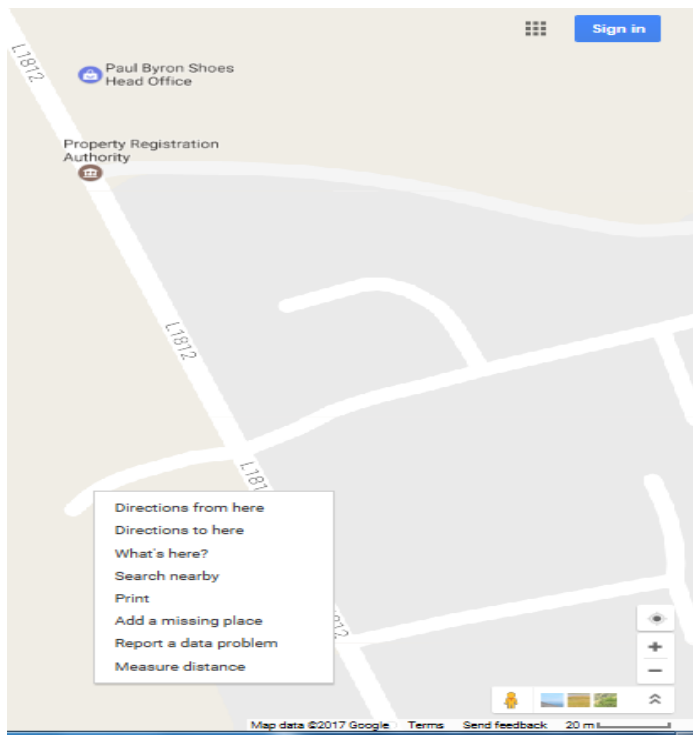

SELECTION OF GPS COORDINATES FOR A PREMISES USING GOOGLE MAPS

Open Google maps at <https://www.google.ie/maps>
Select location using address line "Search Google Maps"

Enlarge map to find premises/location of backyard using + box at bottom right hand corner
Select location using mouse
Right click using the mouse to bring up dialog box as displayed
Select "Whats here"

A text box displaying the address and GPS coordinates will be displayed

In this instance, display format is

56.623212,-8.186183 which are Latitude: 56.62°N,
Longitude : 8.18°W

Insert the displayed figures for your premises on the application form under point 1 following address of premises