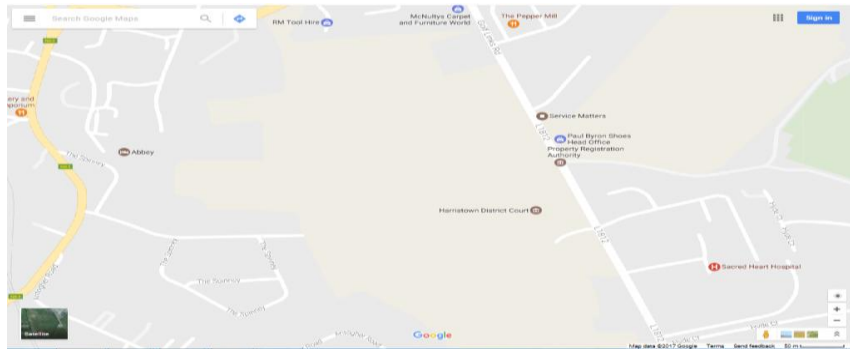

SELECTION OF GPS COORDINATES FOR A PREMISES USING GOOGLE MAPS

Open Google maps at <https://www.google.ie/maps>
Select location using address line "Search Google Maps"

Enlarge map to find premises/location of backyard using + box at bottom right hand corner
Select location using mouse
Right click using the mouse to bring up dialog box as displayed
Select "Whats here"

A text box displaying the address and GPS coordinates will be displayed

In this instance, display format is

56.623212,-8.186183 which are Latitude: 56.62°N,
Longitude : 8.18°W

Insert the displayed figures for your premises on the application form under point 1 following address of premises