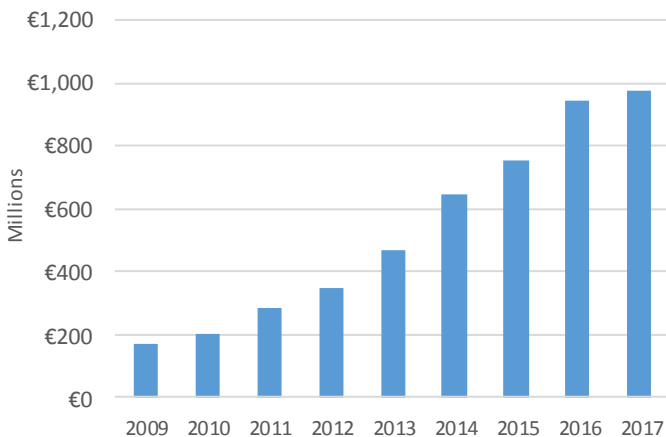

Irish agri-food exports with China, 2009 - 2017

Source: Central Statistics Office