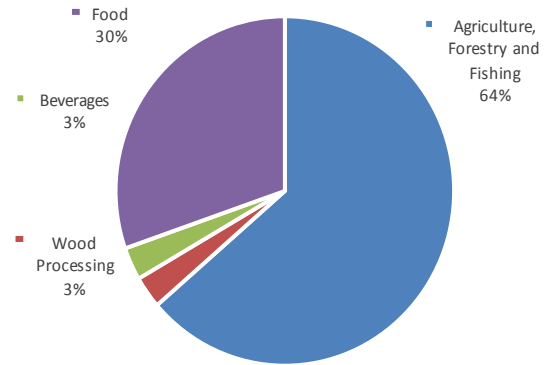

Employment

Employment in the agri-food sector accounted for 174,400 jobs, 7.9% of total employment, on average in 2017, according to the CSO Labour Force Survey.

Farm Structures Data for Ireland, 2016

No. of Farms	137,500
<i>of which Family Farms</i>	137,100
Total Agricultural Area	4,455,800
Average Farm Size	32.4 hectares
Family Farm Holders by Age	
<i>Under 35</i>	7,400
<i>65 and over</i>	41,200

China: A key destination for Agri-food exports

China was the **3rd largest destination** for Agri-food exports in 2017, with exports totalling approximately **€974 million euro**, an increase of **3%** on **2016** figures, and **467%** since **2009**.