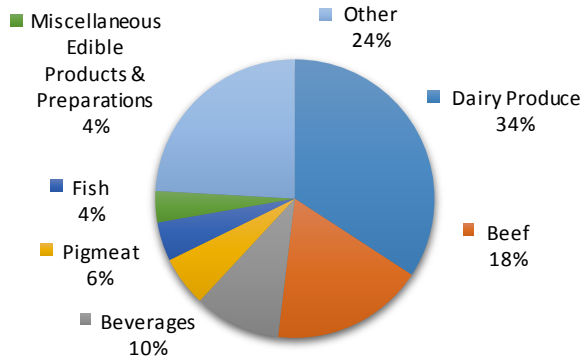

### Key Indicators for Agri-Food Sectors

% of GNI* (Modified Gross National Income)	7.8%
% of Employment	7.9%
% of Merchandise Exports	11.1%

According to the **Census of Industrial Production** the **Food and Beverages Sector** accounts for:

21% of all Industry Turnover

**(23% of all Manufacturing Industry Turnover)**

22% of all Industry Gross Output

**(24% of all Manufacturing Industry Gross Output)**

Source: Central Statistics Office

### Agri-food exports by type 2017

### Top exports to China by category, 2017

Source: Central Statistics Office

In 2017 **Dairy produce** was Ireland's top Agri-food exports to China, accounting for **69% (€667 million)** of total exports in 2017. Ireland's top dairy export: food preparation for infant use, accounts for **93% (€617 million)** of Ireland's dairy exports in 2017