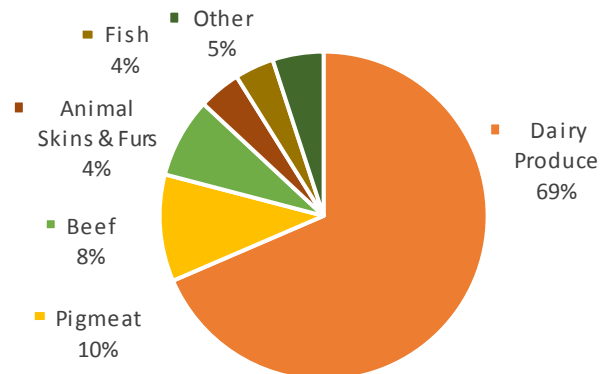

Top exports to China by category, 2017

Source: Central Statistics Office

In 2017 **Dairy produce** was Ireland's top Agri-food exports to China, accounting for **69% (€667 million)** of total exports in 2017. Ireland's top dairy export: food preparation for infant use, accounts for **93% (€617 million)** of Ireland's dairy exports in 2017